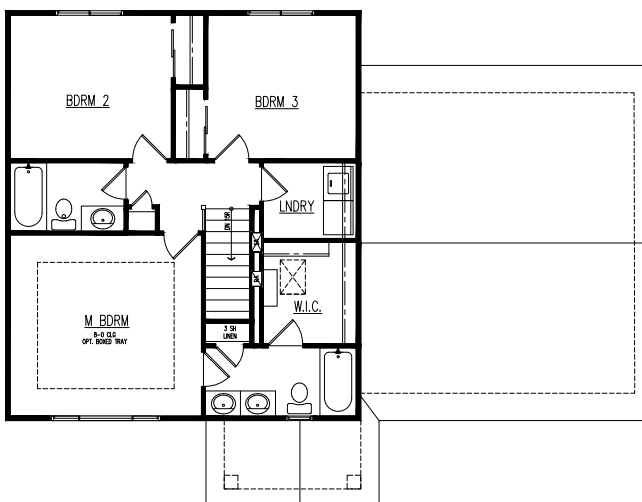

TOTAL SQ FT 1482

MAIN LEVEL 728 SQ

UPPER LEVEL 754 SQ

3 BDRM / 2.5 BATH

Artist's Conception - Elevations and options are for illustration purposes and may vary at time of home construction.  
Options may change without notice.

UPPER LEVEL

MAIN LEVEL