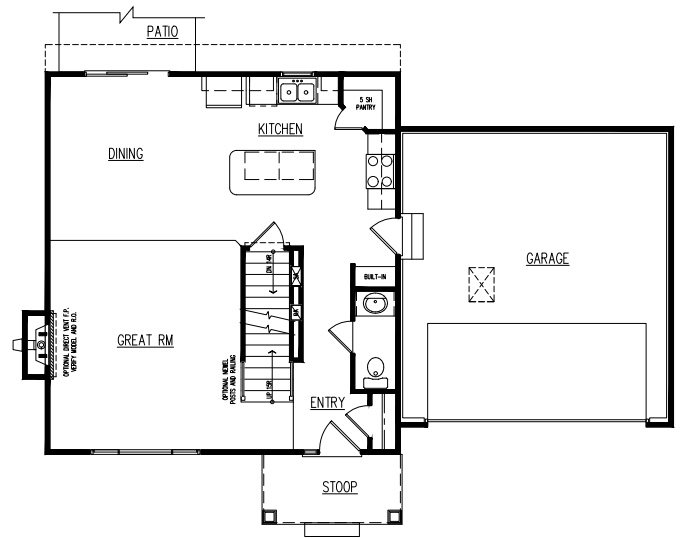

TOTAL SQ FT 1482

MAIN LEVEL 728 SQ

UPPER LEVEL 754 SQ

3 BDRM / 2.5 BATH

Artist's Conception - Elevations and options are for illustration purposes and may vary at time of home construction.  
Options may change without notice.

UPPER LEVEL

MAIN LEVEL