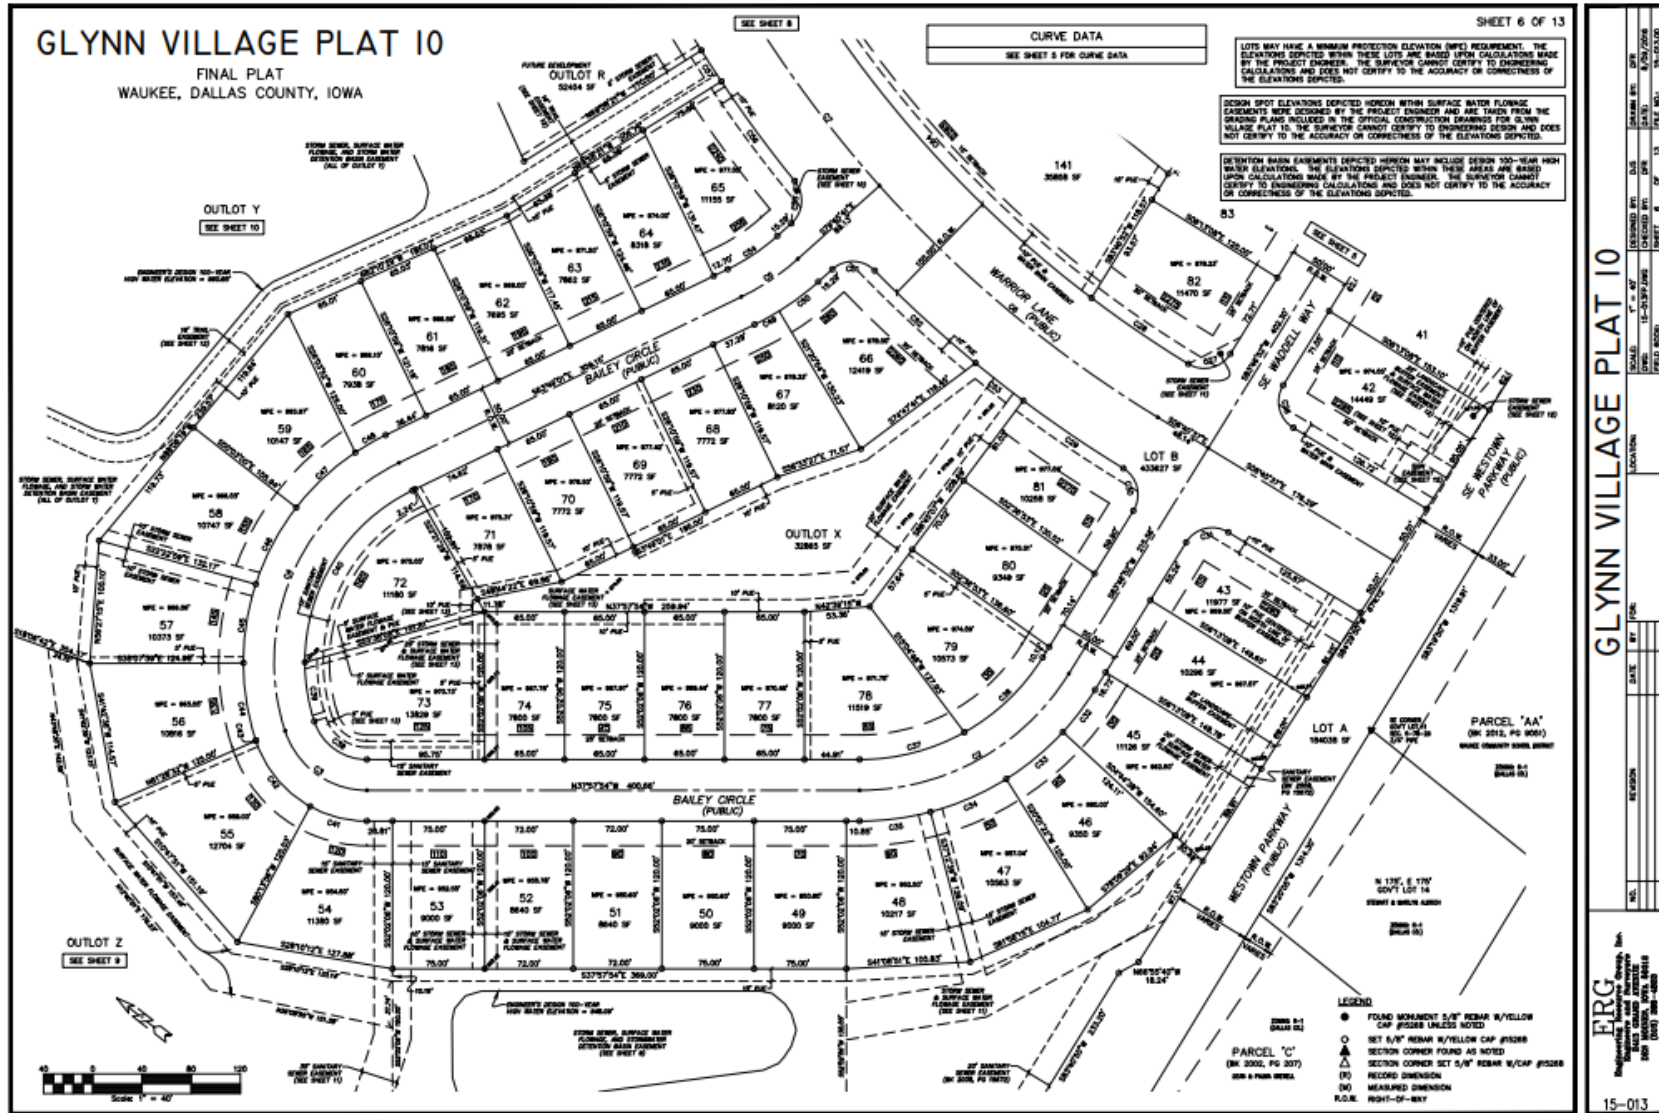

Glynn Village | Waukee, Iowa

Plat 10

Lot #	Address	Sq. ft.	Configuration	Price	Status
47	50 Bailey Circle	10,563	Walkout	$98,900	Available
51	90 Bailey Circle	8,640	Walkout	$111,900	Available
52	100 Bailey Circle	8,640	Walkout	$111,900	Available
58	155 Bailey Circle	10,747	Walkout		Sold

<https://www.krmdev.com/>

<https://www.tanzanitehomes.com/>

10640 Justin Dr. | Urbandale, Iowa 50322

515.243.1191 | kirk@krmdev.com

<https://www.krmdev.com/>